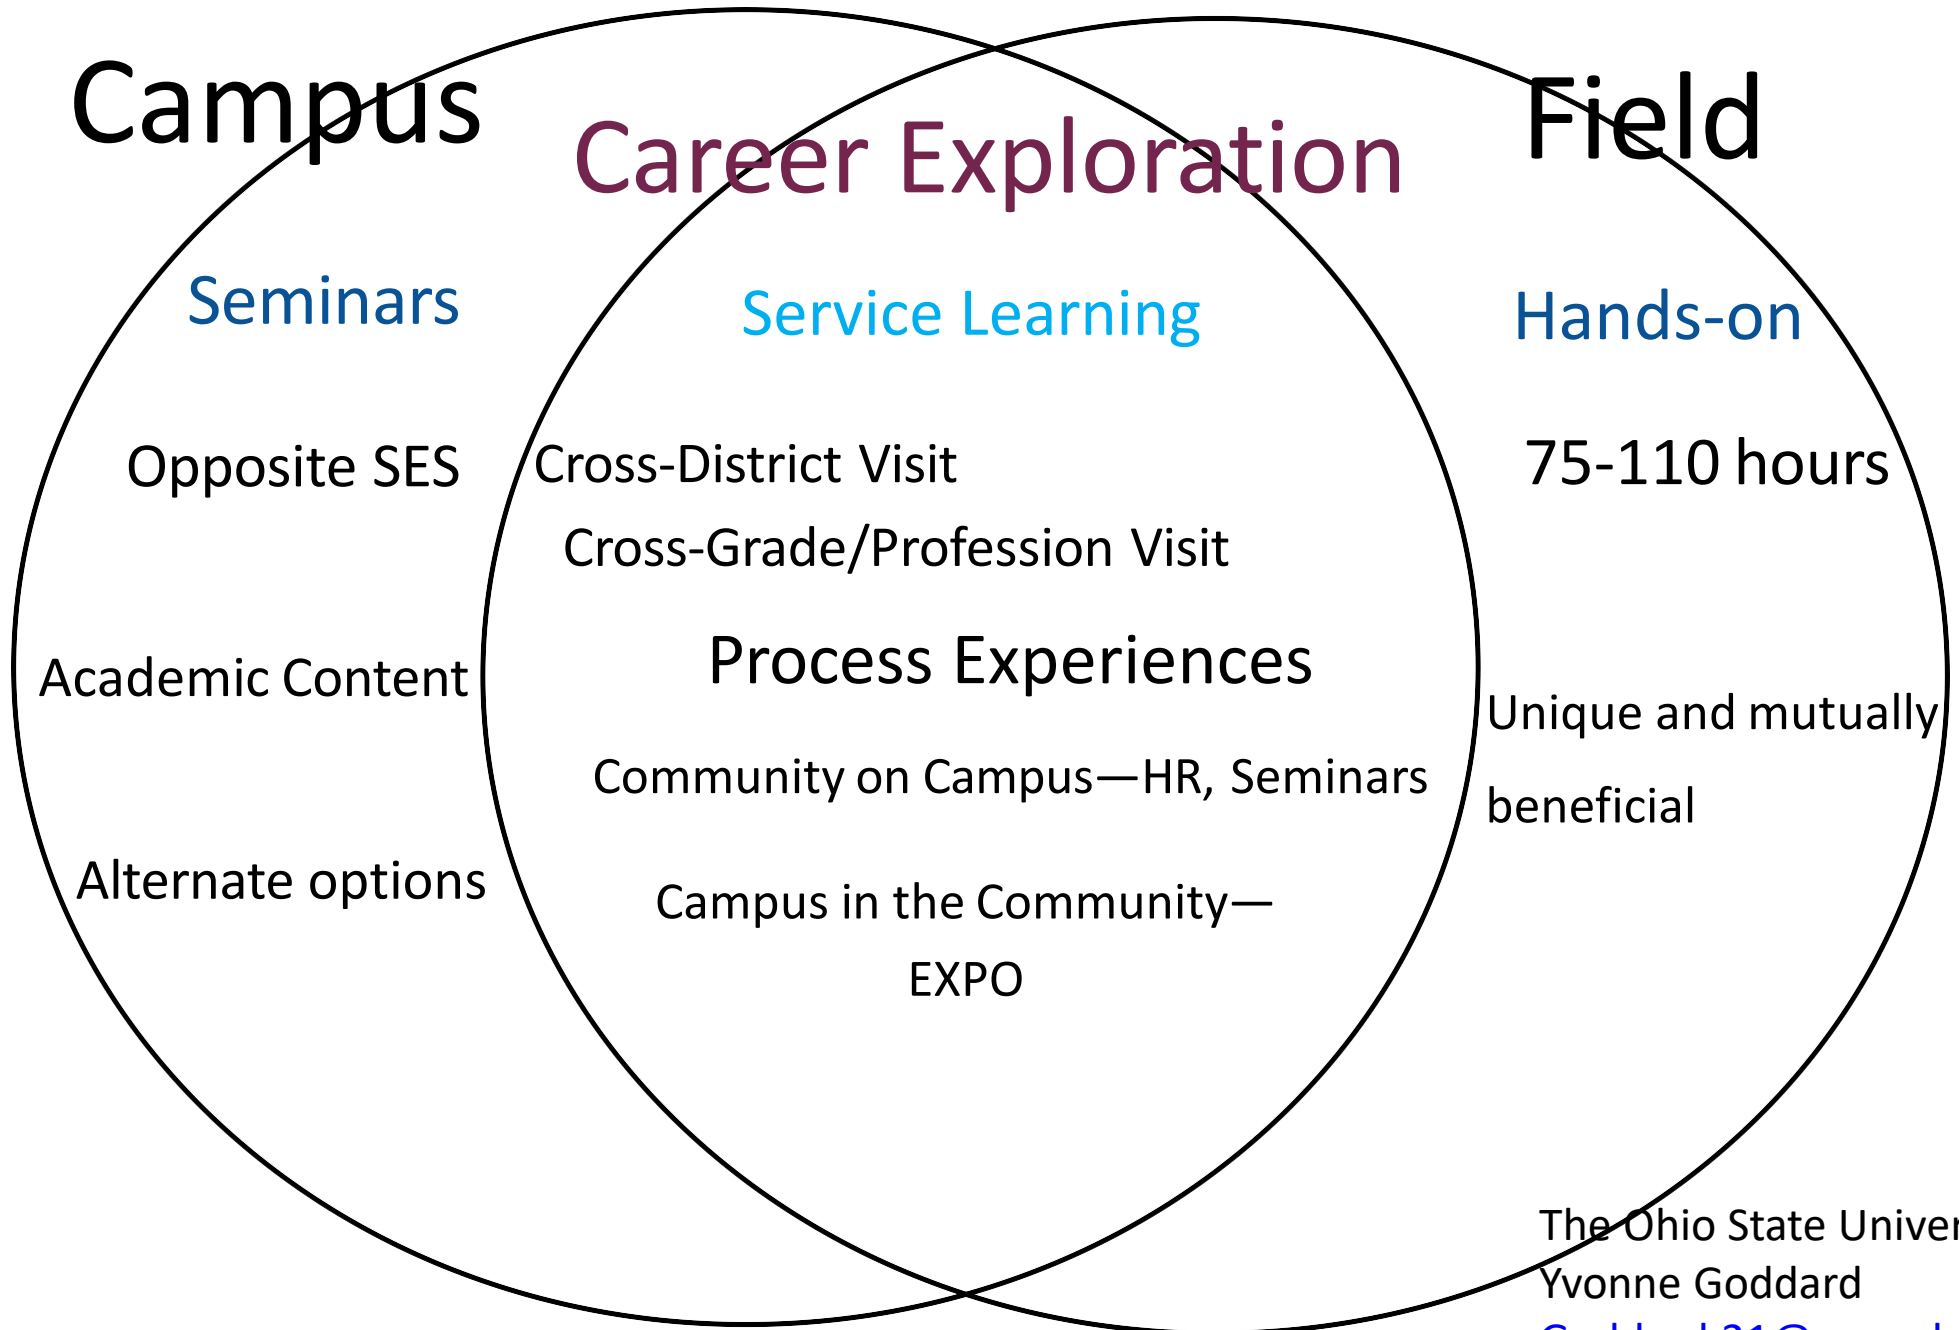

First Education Experience Program (FEEP)

Campus

Field

Career Exploration

Seminars

Service Learning

Hands-on

Opposite SES

Cross-District Visit

75-110 hours

Cross-Grade/Profession Visit

Academic Content

Process Experiences

Unique and mutually beneficial

Community on Campus—HR, Seminars

Alternate options

Campus in the Community—
EXPO

The Ohio State University
Yvonne Goddard
Goddard.21@osu.edu
Or feep@osu.edu